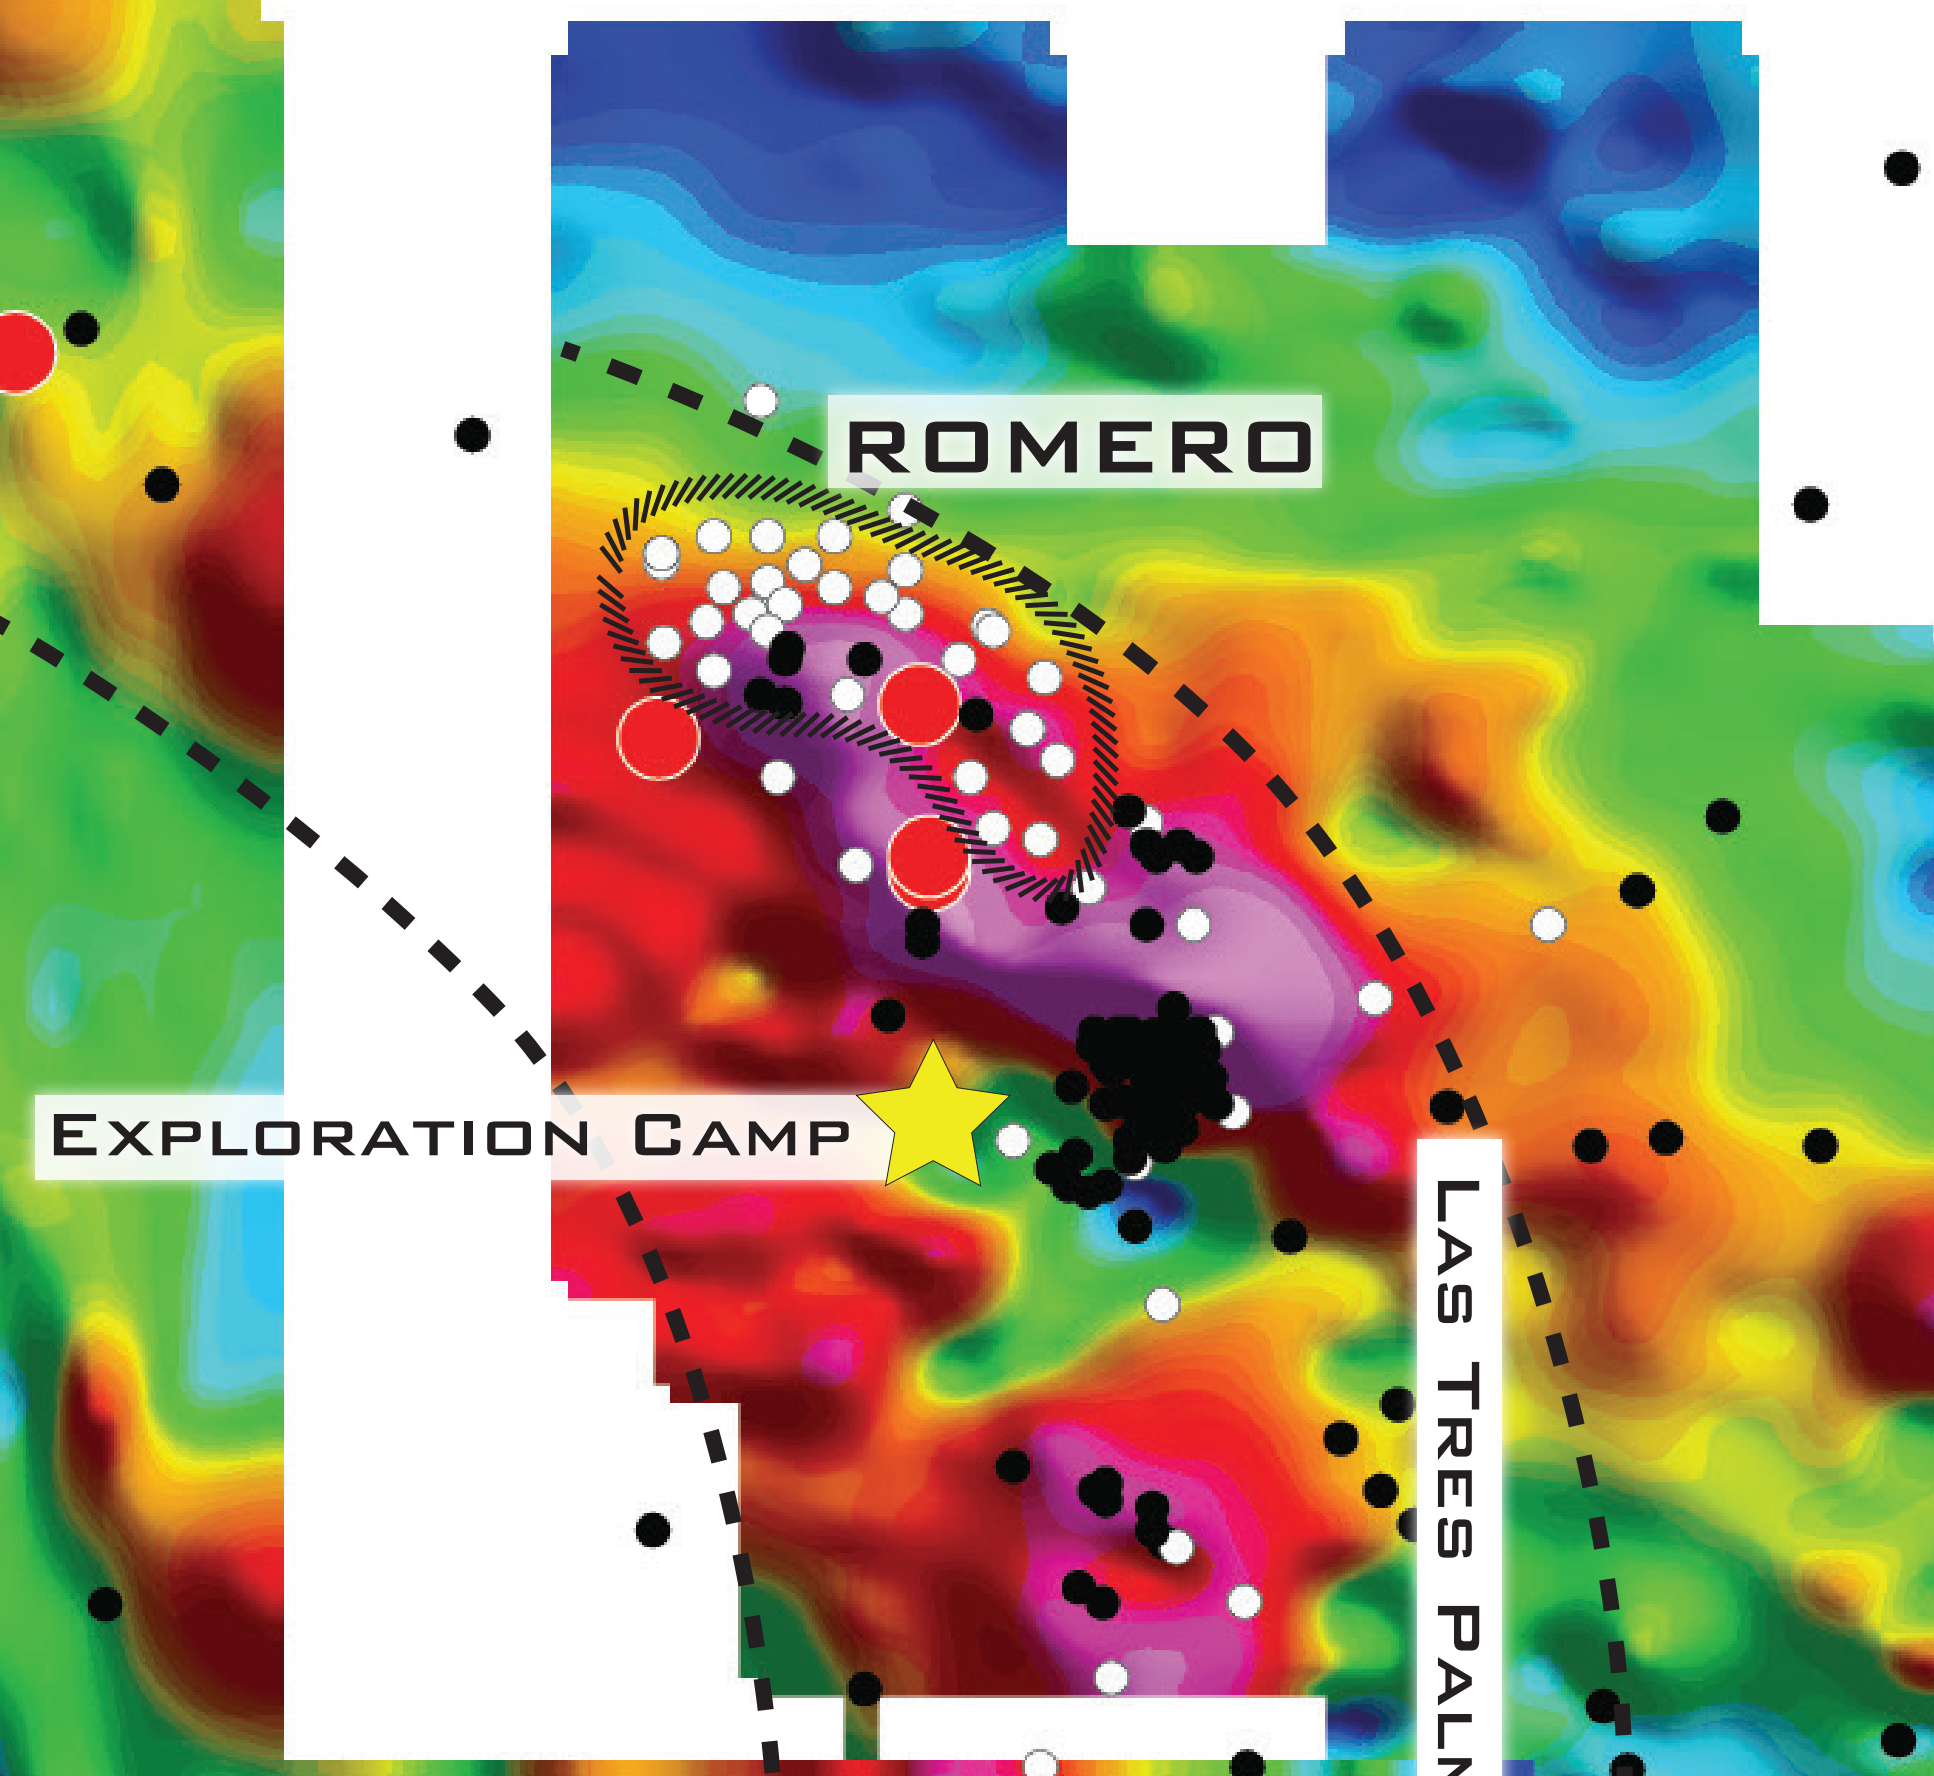

# GOLDQUEST

CURRENT IP COVERAGE: APRIL 8, 2013

IP CHARGEABILITY RESPONSE: GRADIENT DATA

## LEGEND

- SAMPLES ABOVE 2% COPPER
- SAMPLES UP TO 2% COPPER
- DRILL HOLE LOCATIONS
- ⊃ MINERALIZATION FOOTPRINT