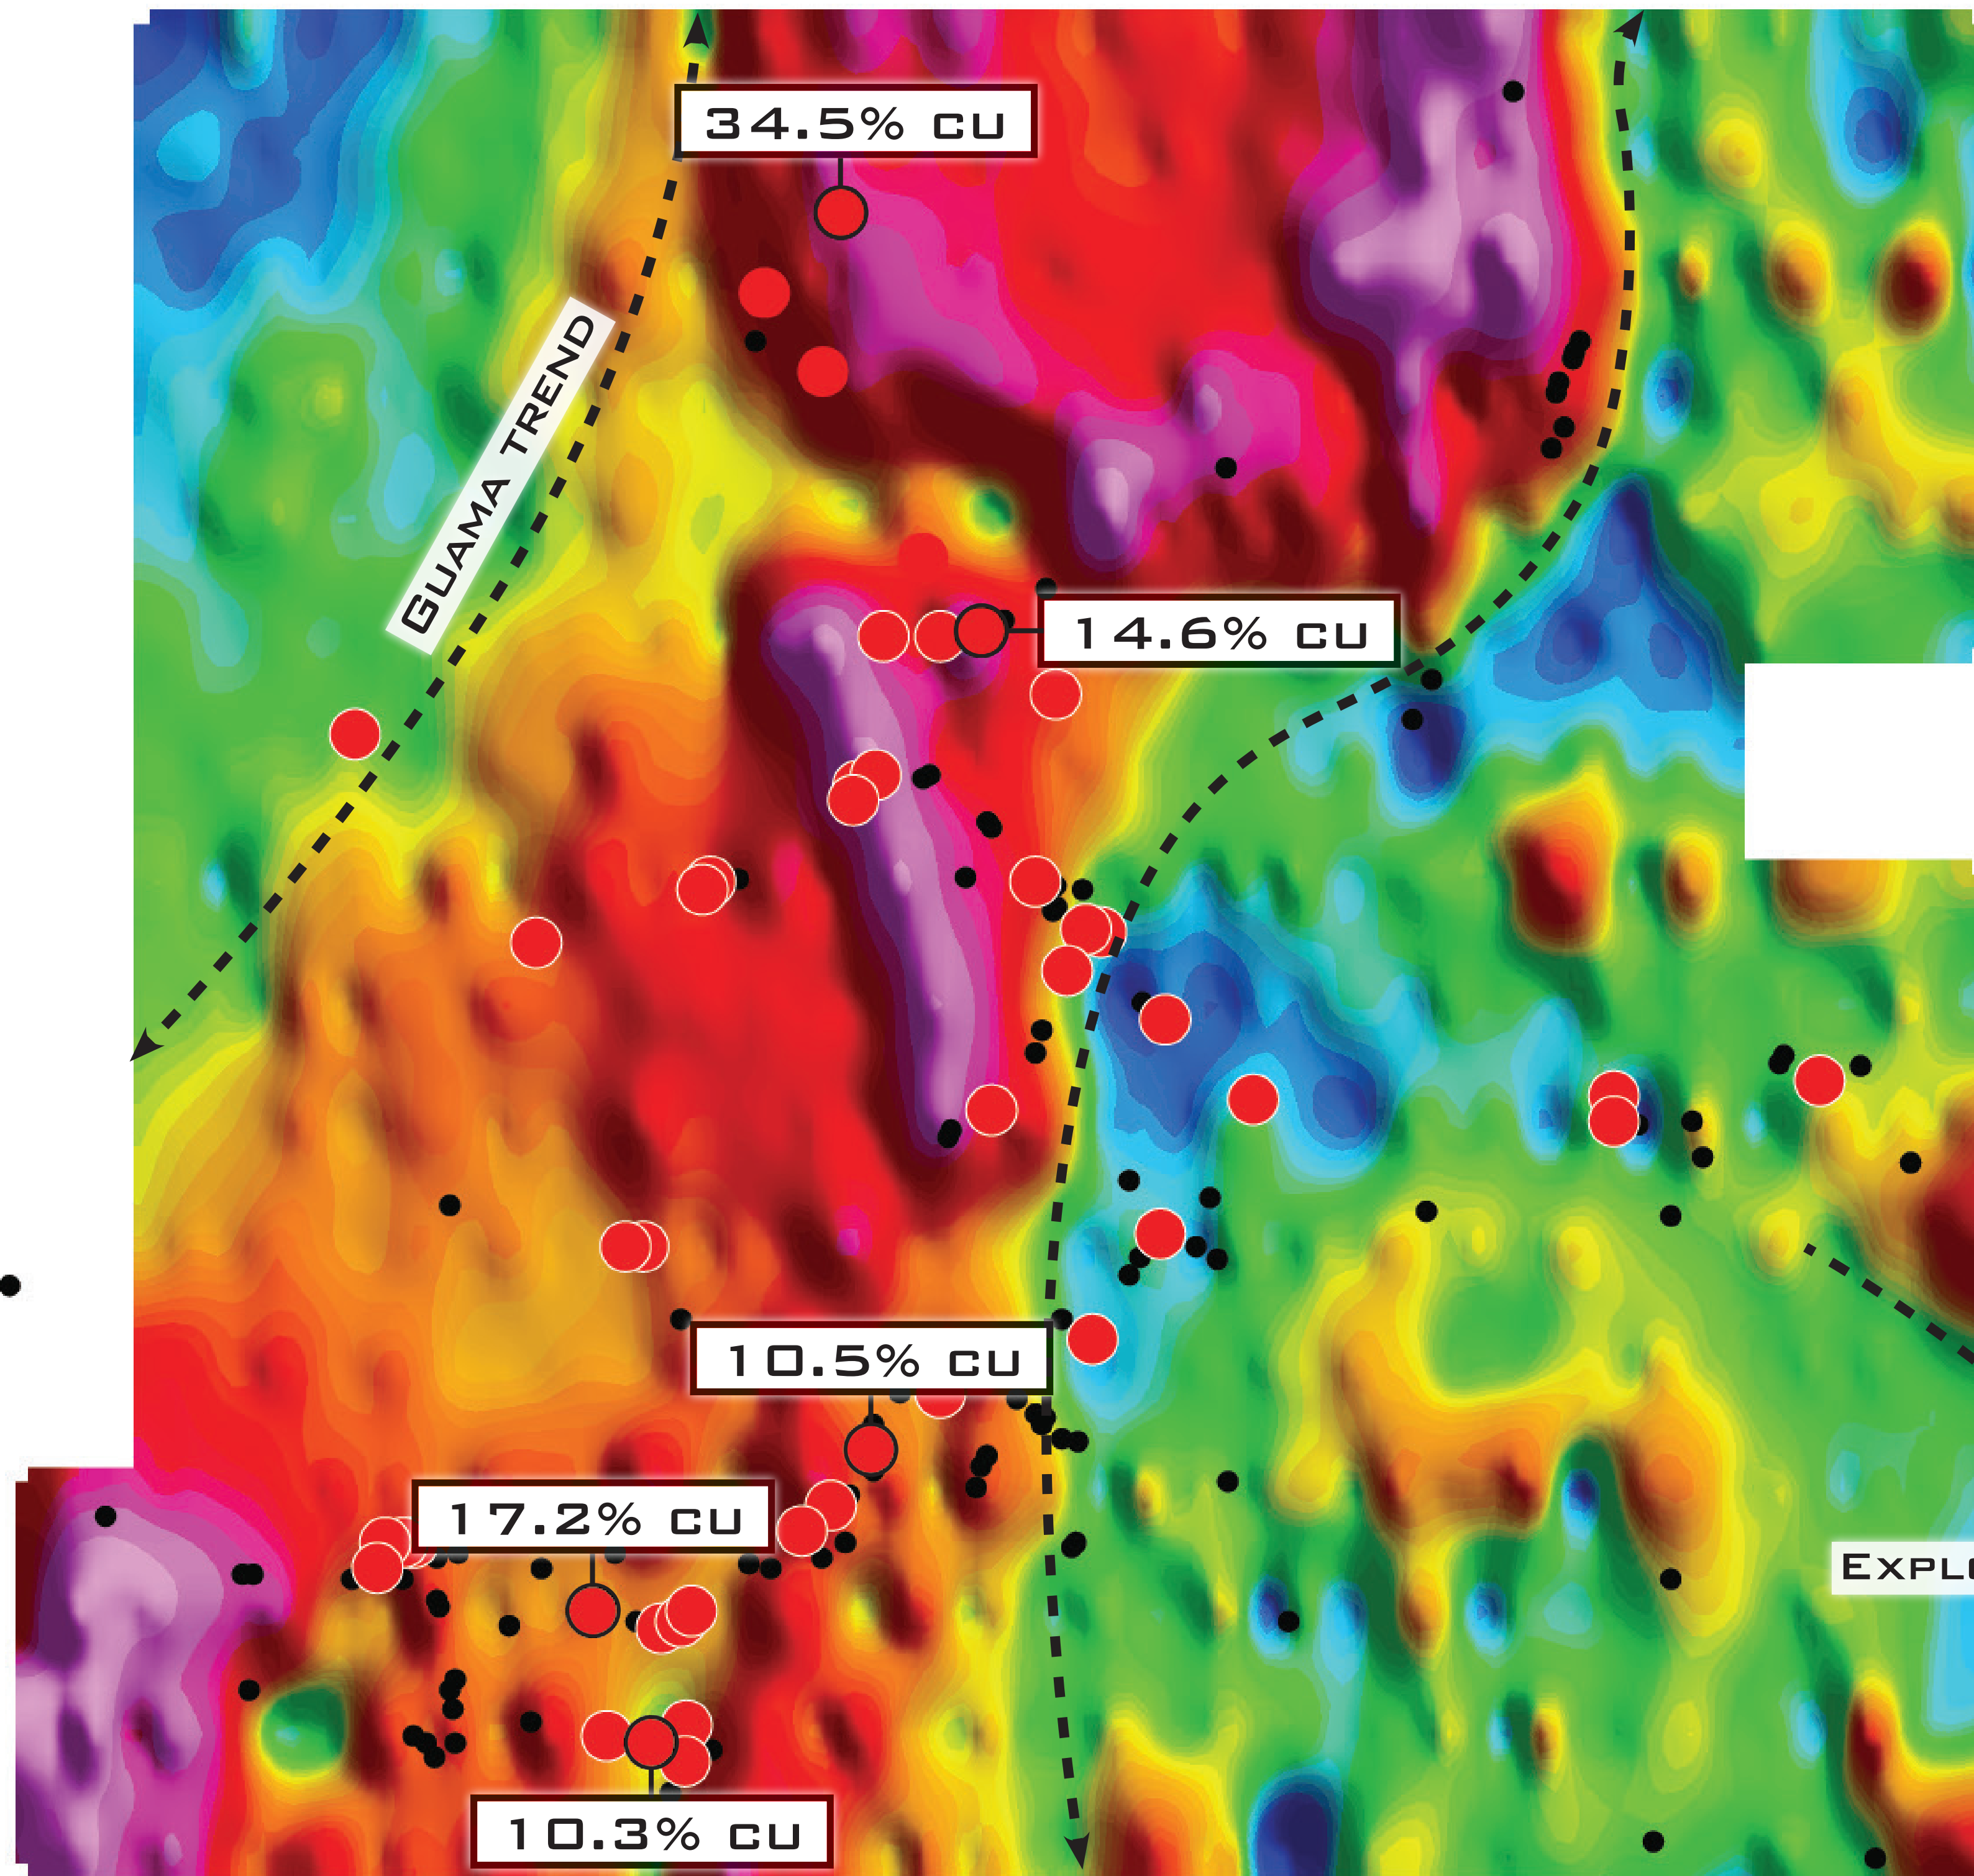

# GOLDQUEST

CURRENT IP COVERAGE: APRIL 8, 2013

IP CHARGEABILITY RESPONSE: GRADIENT DATA

## LEGEND

- SAMPLES ABOVE 2% COPPER
- SAMPLES UP TO 2% COPPER
- DRILL HOLE LOCATIONS
- ⊃ MINERALIZATION FOOTPRINT