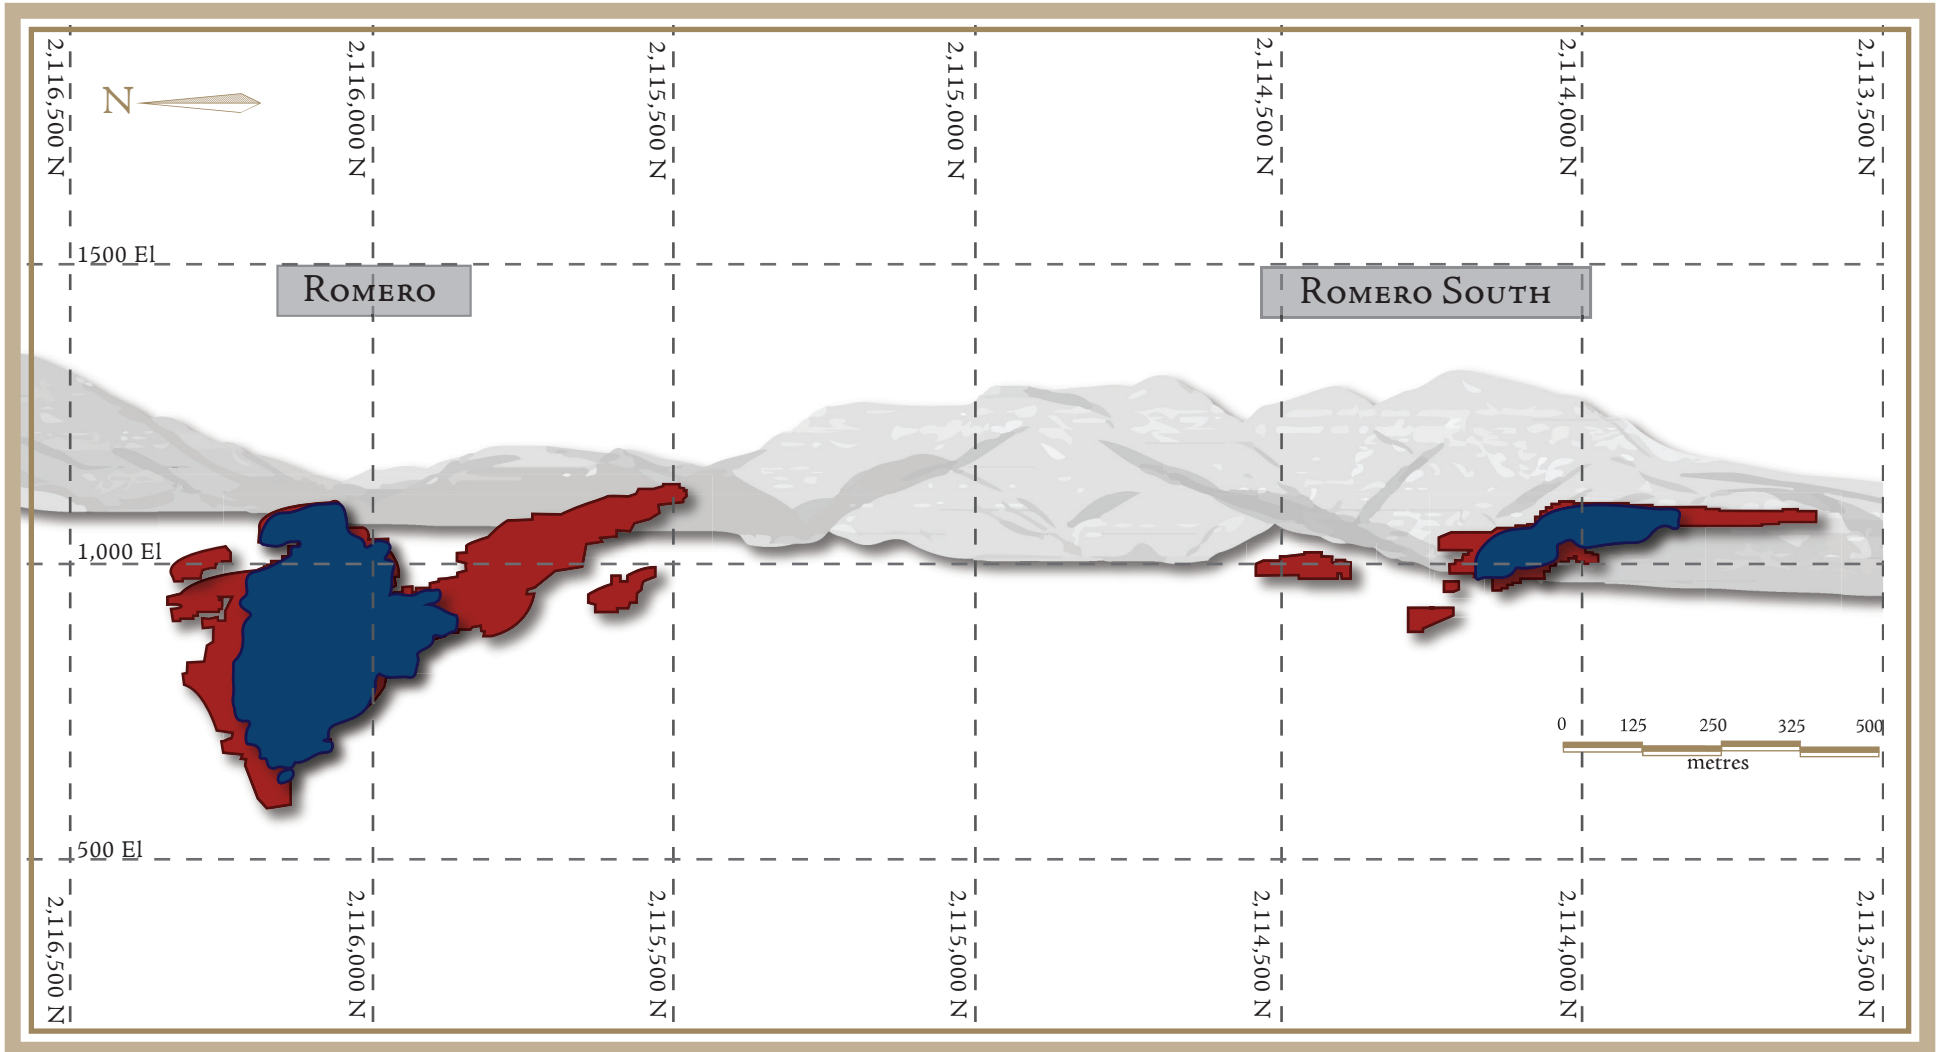

LONG SECTION OF NI 43-101 MINERAL RESOURCES
(LOOKING EAST)

GOLDQUEST MINING
Romero Project- Dominican Republic
October 29th, 2013

GOLDQUEST
TSXV: GQC