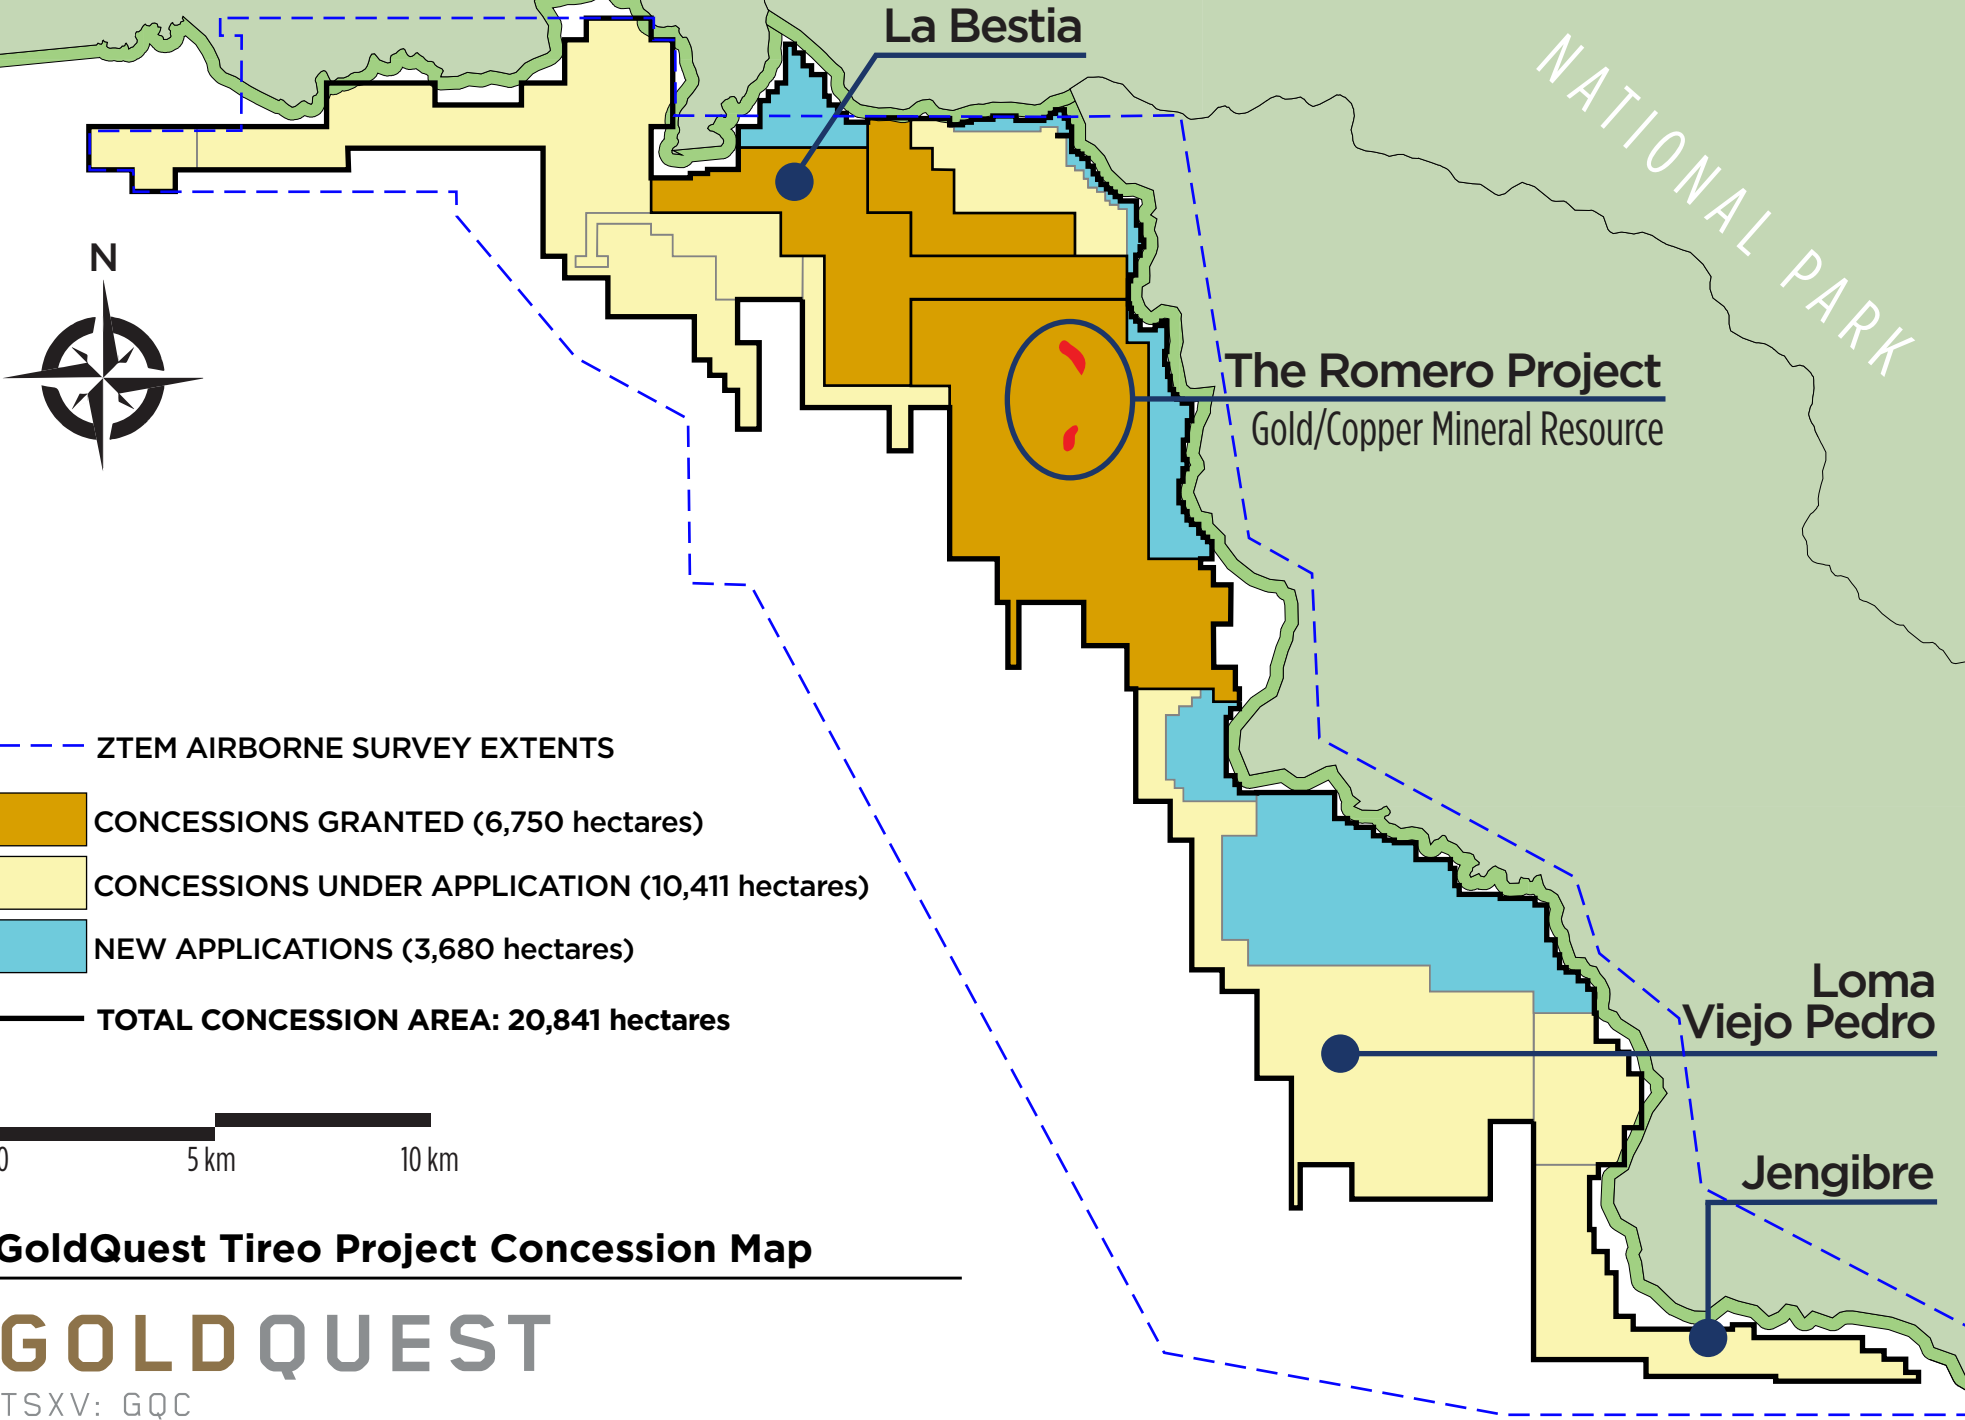

240,000 mE

250,000 mE

260,000 mE

270,000 mE

280,000

2,120,000 mN

2,110,000 mN

2,100,000 mN

2,090,000 mN

--- ZTEM AIRBORNE SURVEY EXTENTS

- CONCESSIONS GRANTED (6,750 hectares)
- CONCESSIONS UNDER APPLICATION (10,411 hectares)
- NEW APPLICATIONS (3,680 hectares)

— TOTAL CONCESSION AREA: 20,841 hectares

### GoldQuest Tiroo Project Concession Map

# GOLDQUEST

TSXV: GQC

[www.goldquestcorp.com](http://www.goldquestcorp.com)

Date: August 14, 2014

La Bestia

The Romero Project  
Gold/Copper Mineral Resource

Loma Viejo Pedro

Jengibre